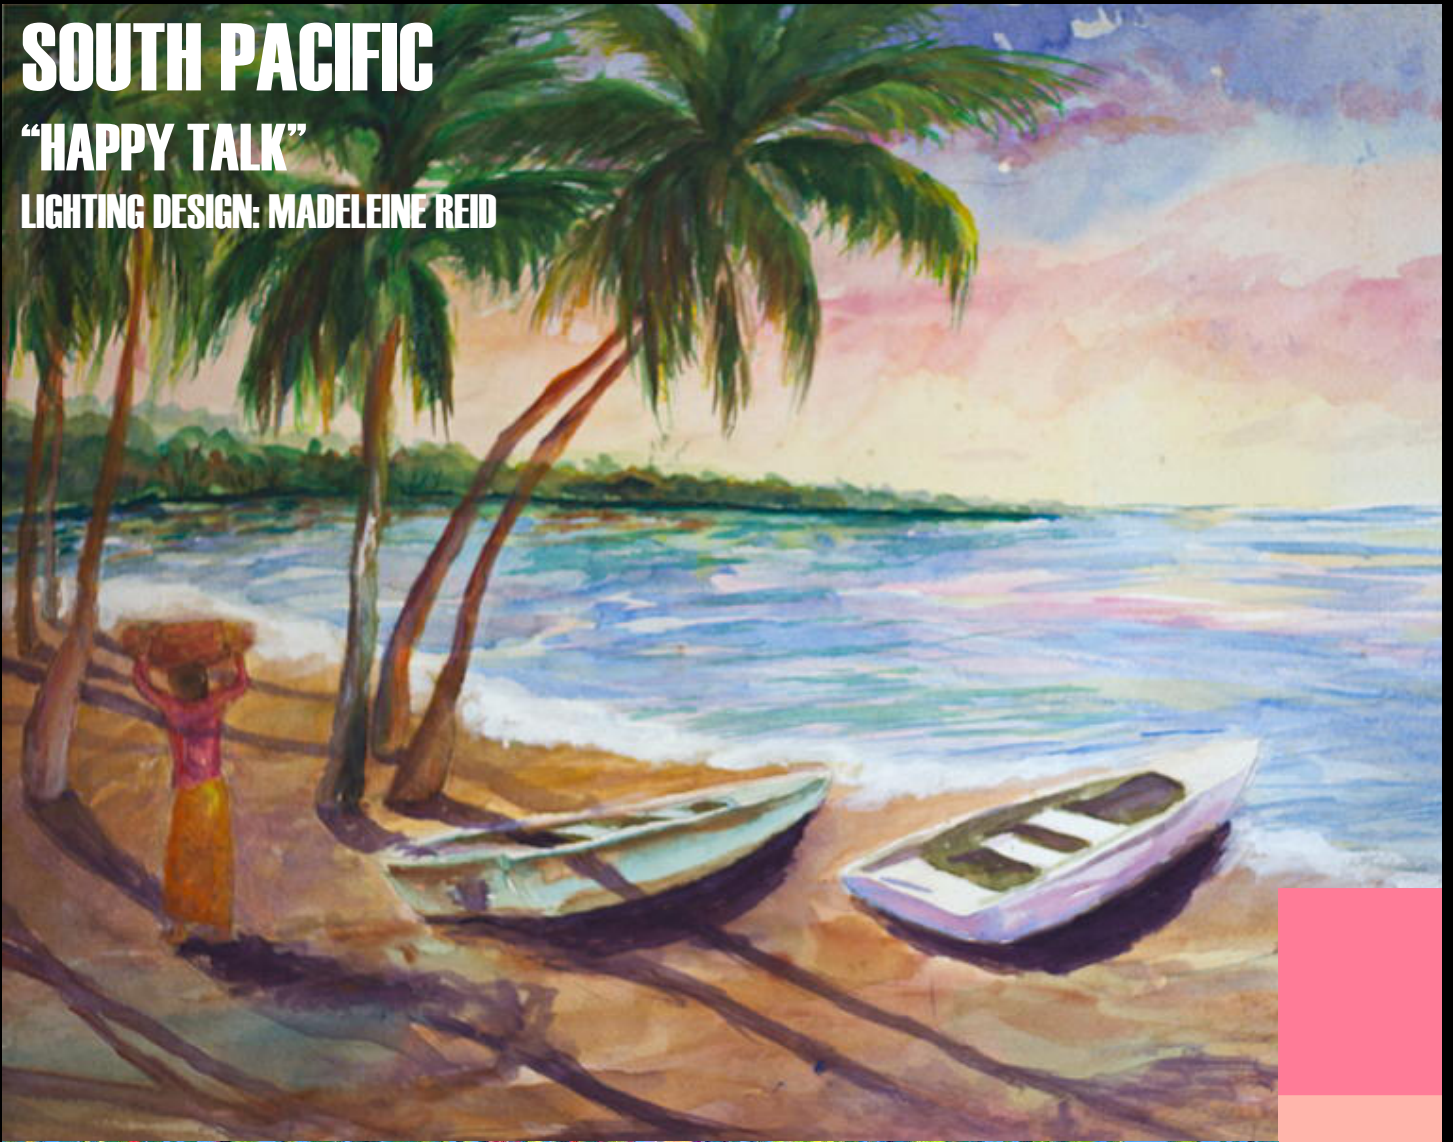

SOUTH PACIFIC

“BALI HAT”

LIGHTING DESIGN: MADELEINE REID

SOUTH PACIFIC

“HAPPY TALK”

LIGHTING DESIGN: MADELEINE REID

SOUTH PACIFIC

“SOME ENCHANTED EVENING REPRISE”